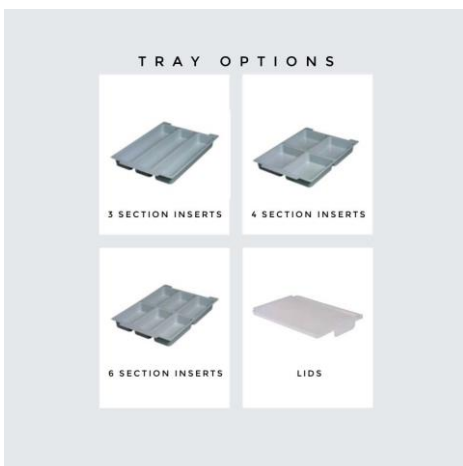

The Hideaway Storage Cart & Table

The Hideaway Storage cart and tables are a great addition to your classroom, makerspace, art class and more! You can order just a storage cart or upgrade your cart with a solid maple butcher block top and magnetic mounted stools to create the perfect storage table. We offer three heights and single or double-sided storage so you are able to customize the best solution for your space.

Height Availability:
26"/34"/42"
Top Availability
49x40-Goes with single side storage cart-Seats 4
49x60-Goes with double sided storage cart-Seats 6
Optional Double Locking Doors

Single Side Cart Dimensions & Details:
28Wx18Dx23H-6 Storage Trays
28Wx18Dx31H-10 Storage Trays
28Wx18Dx39H-12 Storage Trays
3" Heavy Duty Casters
Optional Double Locking Doors
Optional 1.5" Butcher Block Top
Optional Lid & Inserts available

Double Sided Cart Dimensions & Details:
28Wx37Dx23H-12 Storage Trays
28Wx37Dx31H-20 Storage Trays
28Wx37Dx39H-24 Storage Trays
3" Heavy Duty Casters
Optional Double Locking Doors
Optional 1.5" Butcher Block Top
Optional Lid & Inserts available

34" Hideaway Table with locking doors. Shown in Maroochy Brush with White 24" Stools

26" Hideaway Table Shown in Ocean with Red 18" Stools

Storage Tray Options:

Finish Options:

Stool Colors: