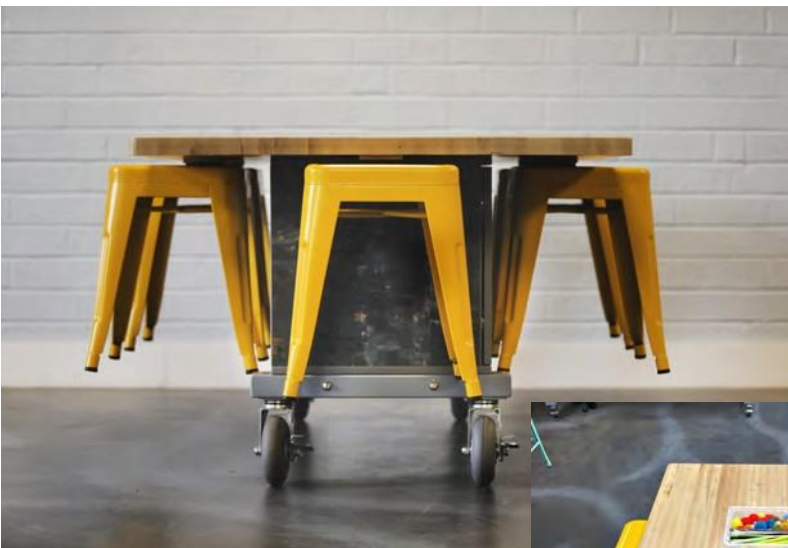

The Chameleon Mini-Maker Table

PowerUpEDU

Shown in 29" Paint Scrape Steel with 18" Yellow Stools

Proudly Made in The USA. Not Imported. Hand Assembled. 

Helping to engage the next generation of innovators, problem solvers, and artists!

Details:

- Seating for Six or Eight
- Four Heights-26", 29", 34" or 42" (x 40W x 70L or 94L)x
- Magnetic Stool Storage
- 1.5" UV Protected Solid Maple Butcher Block Top
- Customizable Storage Pods

Finish Selections: