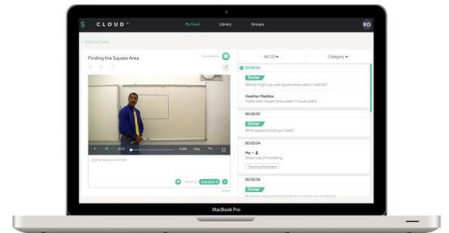

Use Cases

Classroom Observations and Coaching

Create a holistic view of any classroom by recording both the teacher and the students.

Live Stream Video

Use streaming app, like Zoom, to share real-time video.

Self-Reflection

Teachers record video to review and reflect on their own time.

Best Practice Libraries

Create a library of your school's exemplary lessons to share with new teachers.

Lesson Capture

Capture presenter video and screen content, then upload, annotate and dialogue with students.

SW3322-C5
\$1059

SW3322-C3
\$859

Accessories
\$29-\$99

Swivl CloudSoftware
Free-\$75-\$125/user

System	Pan /Tilt	360-degree continuous rotation / 25 degree tilt range
	Tracking	0.5-10 meter range of operation line of site
	Mobile compatibility	Apple (with Lightning Port and iOS 9.0+) and Android (with OS 6.0+)
Marker	Remote controls	Record On/Off, Bookmark, Slide Left/Right, Tracking Pause and Handoff
	Audio	Professional quality wireless DECT multi-channel solution
	Battery	Re-chargeable Lithium Polymer with estimated 4-6 hour run time
Base	I/O	Charging port, micro USB port (for Audio), Marker/Base charge indicators
	Battery	Re-chargeable Lithium with estimated 4-6 hour run time
	AC Adapter/Charger	100-240V, US, EU, AU, UK plugs.