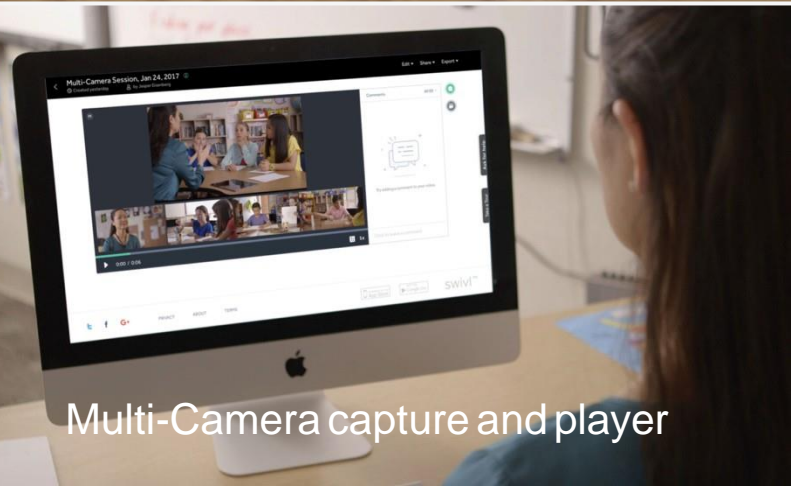

Lift achievement through **video coaching**, presentation, and collaboration.

Tracks and captures the subject

4x markers for capturing whole class audio

Recorded and live streaming video

Multi-Camera capture and player

Use Cases

Classroom Observations and Coaching

Create a holistic view of any classroom by recording both the teacher and the students.

Live Stream Video

Use streaming app, like Zoom, to share real-time video.

Self-Reflection

Teachers record video to review and reflect on their own time.

Best Practice Libraries

Create a library of your school's exemplary lessons to share with new teachers.

Lesson Capture

Capture presenter video and screen content, then upload, annotate and dialogue with students.

SW3322-C5
\$1059

SW3322-C3
\$859

Accessories
\$29-\$99

Swivl CloudSoftware
Free-\$75-\$125/user

System	Pan /Tilt	360-degree continuous rotation / 25 degree tilt range
	Tracking	0.5-10 meter range of operation line of site
	Mobile compatibility	Apple (with Lightning Port and iOS 9.0+) and Android (with OS 6.0+)
Marker	Remote controls	Record On/Off, Bookmark, Slide Left/Right, Tracking Pause and Handoff
	Audio	Professional quality wireless DECT multi-channel solution
	Battery	Re-chargeable Lithium Polymer with estimated 4-6 hour run time
Base	I/O	Charging port, micro USB port (for Audio), Marker/Base charge indicators
	Battery	Re-chargeable Lithium with estimated 4-6 hour run time
	AC Adapter/Charger	100-240V, US, EU, AU, UK plugs.