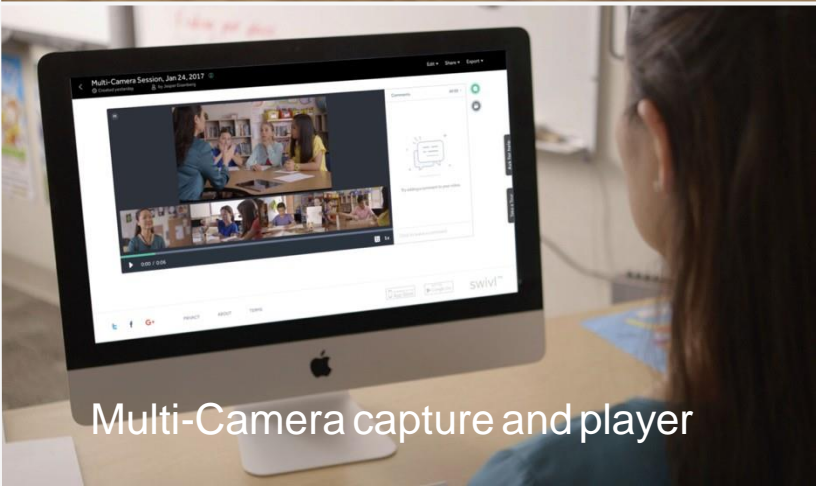

Lift achievement through **video coaching**, presentation, and collaboration.

Tracks and captures the subject

4x markers for capturing whole class audio

Recorded and live streaming video

Multi-Camera capture and player

Use Cases

Classroom Observations and Coaching

Create a holistic view of any classroom by recording both the teacher and the students.

Live Stream Video

Use streaming app, like Zoom, to share real-time video.

Self-Reflection

Teachers record video to review and reflect on their own time.

Best Practice Libraries

Create a library of your school's exemplary lessons to share with new teachers.

Lesson Capture

Capture presenter video and screen content, then upload, annotate and dialogue with students.

SW3322-C5
\$999

SW3322-C3
\$799

Accessories
\$29-\$99

Swivl Cloud Software
Free-\$50-\$150/user

| | | |
|--------|----------------------|--|
| System | Pan /Tilt | 360-degree continuous rotation / 25 degree tilt range |
| | Tracking | 0.5-10 meter range of operation line of site |
| | Mobile compatibility | Apple (with Lightning Port and iOS 9.0+) and Android (with OS 6.0+) |
| Marker | Remote controls | Record On/Off, Bookmark, Slide Left/Right, Tracking Pause and Handoff |
| | Audio | Professional quality wireless DECT multi-channel solution |
| | Battery | Re-chargeable Lithium Polymer with estimated 4-6 hour run time |
| Base | I/O | Charging port, micro USB port (for Audio), Marker/Base charge indicators |
| | Battery | Re-chargeable Lithium with estimated 4-6 hour run time |
| | AC Adapter/Charger | 100-240V, US, EU, AU, UK plugs. |