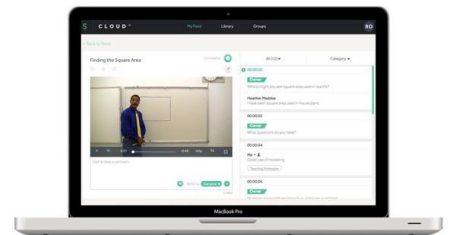

Use Cases

Classroom Observations and Coaching

Create a holistic view of any classroom by recording both the teacher and the students.

Live Stream Video

Use streaming app, like Zoom, to share real-time video.

Self-Reflection

Teachers record video to review and reflect on their own time.

Best Practice Libraries

Create a library of your school's exemplary lessons to share with new teachers.

Lesson Capture

Capture presenter video and screen content, then upload, annotate and dialogue with students.

SW3322-C5
\$999

SW3322-C3
\$799

Accessories
\$29-\$99

Swivl Cloud Software
Free-\$50-\$150/user

| | | |
|--------|----------------------|--|
| System | Pan /Tilt | 360-degree continuous rotation / 25 degree tilt range |
| | Tracking | 0.5-10 meter range of operation line of site |
| | Mobile compatibility | Apple (with Lightning Port and iOS 9.0+) and Android (with OS 6.0+) |
| Marker | Remote controls | Record On/Off, Bookmark, Slide Left/Right, Tracking Pause and Handoff |
| | Audio | Professional quality wireless DECT multi-channel solution |
| | Battery | Re-chargeable Lithium Polymer with estimated 4-6 hour run time |
| Base | I/O | Charging port, micro USB port (for Audio), Marker/Base charge indicators |
| | Battery | Re-chargeable Lithium with estimated 4-6 hour run time |
| | AC Adapter/Charger | 100-240V, US, EU, AU, UK plugs. |